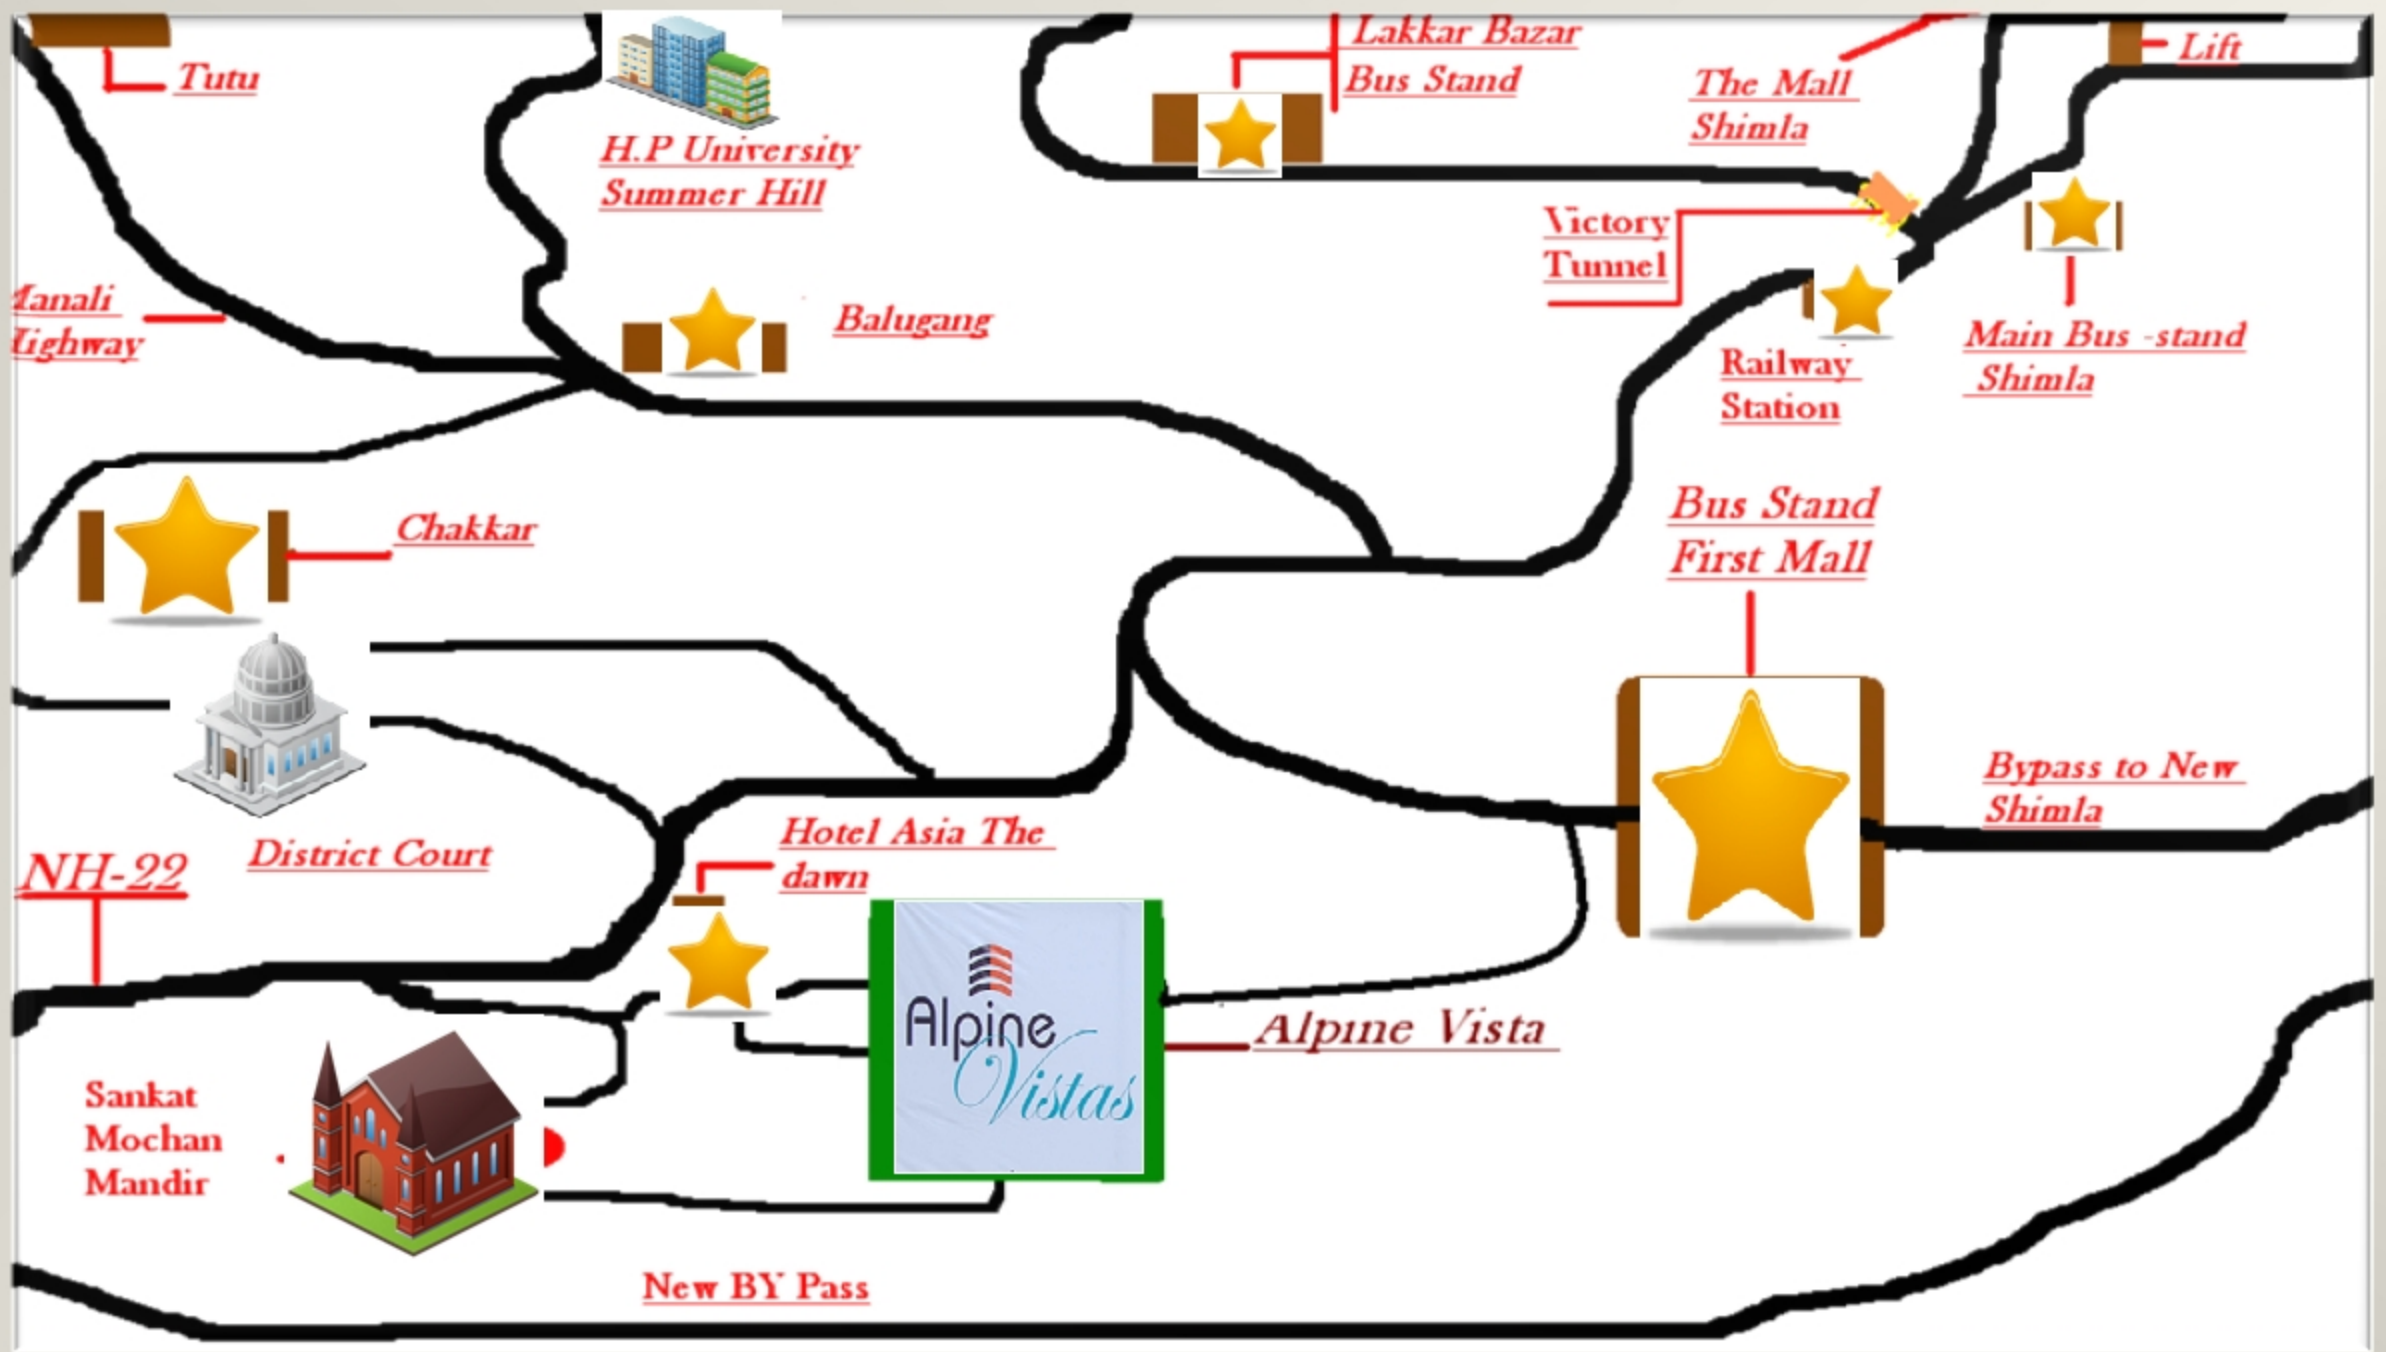

**ALPINE
VISTAS
SHIMLA**

**HOTEL ASIA THE
DAWN**

NH-22

CONNECTING ROAD

**ALPINE
VISTAS
SHIMLA**

Tutu

H.P University
Summer Hill

Lakkar Bazar
Bus Stand

The Mall
Shimla

Lift

Manali
Highway

Balugang

Victory
Tunnel

Railway
Station

Main Bus -stand
Shimla

Chakkar

Bus Stand
First Mall

Bypass to New
Shimla

NH-22

District Court

Hotel Asia The
dawn

Alpine Vista

Sankat
Mochan
Mandir

New BY Pass

Vistas so beautiful,
very few will enjoy such a view

Logo and text on a banner, including the word "Sustainable" and other illegible text.