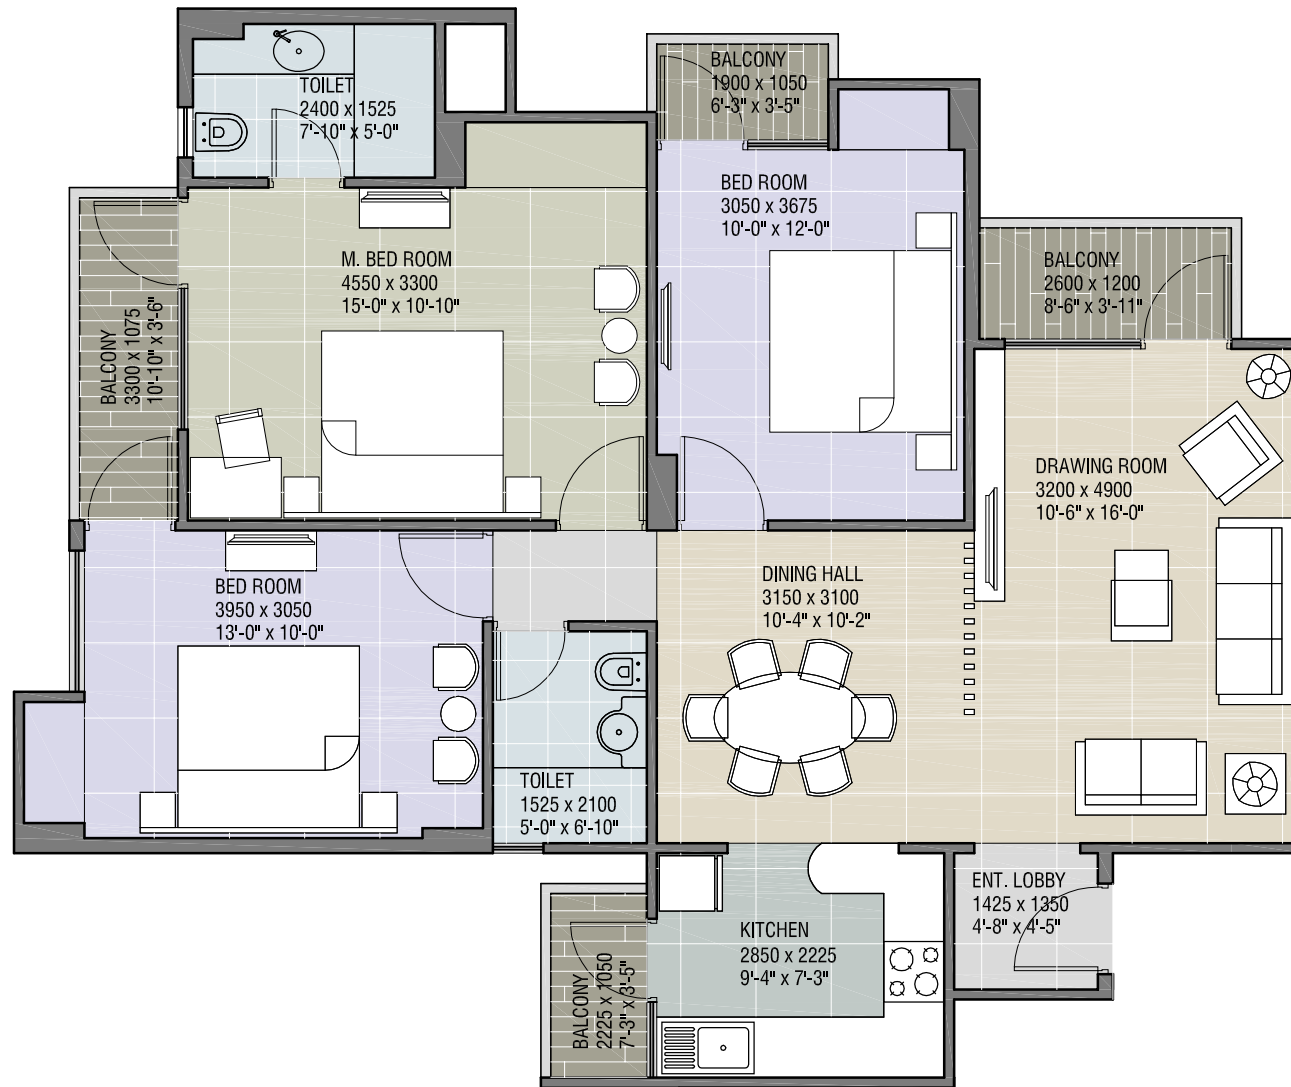

TYPE - 4

3 BEDROOM + 2 TOILET

BUILT-UP AREA : 1103 Sq.Ft. (102.54 Sq.M.)

SUPER AREA : 1378 Sq.Ft. (128.17 Sq.M.)