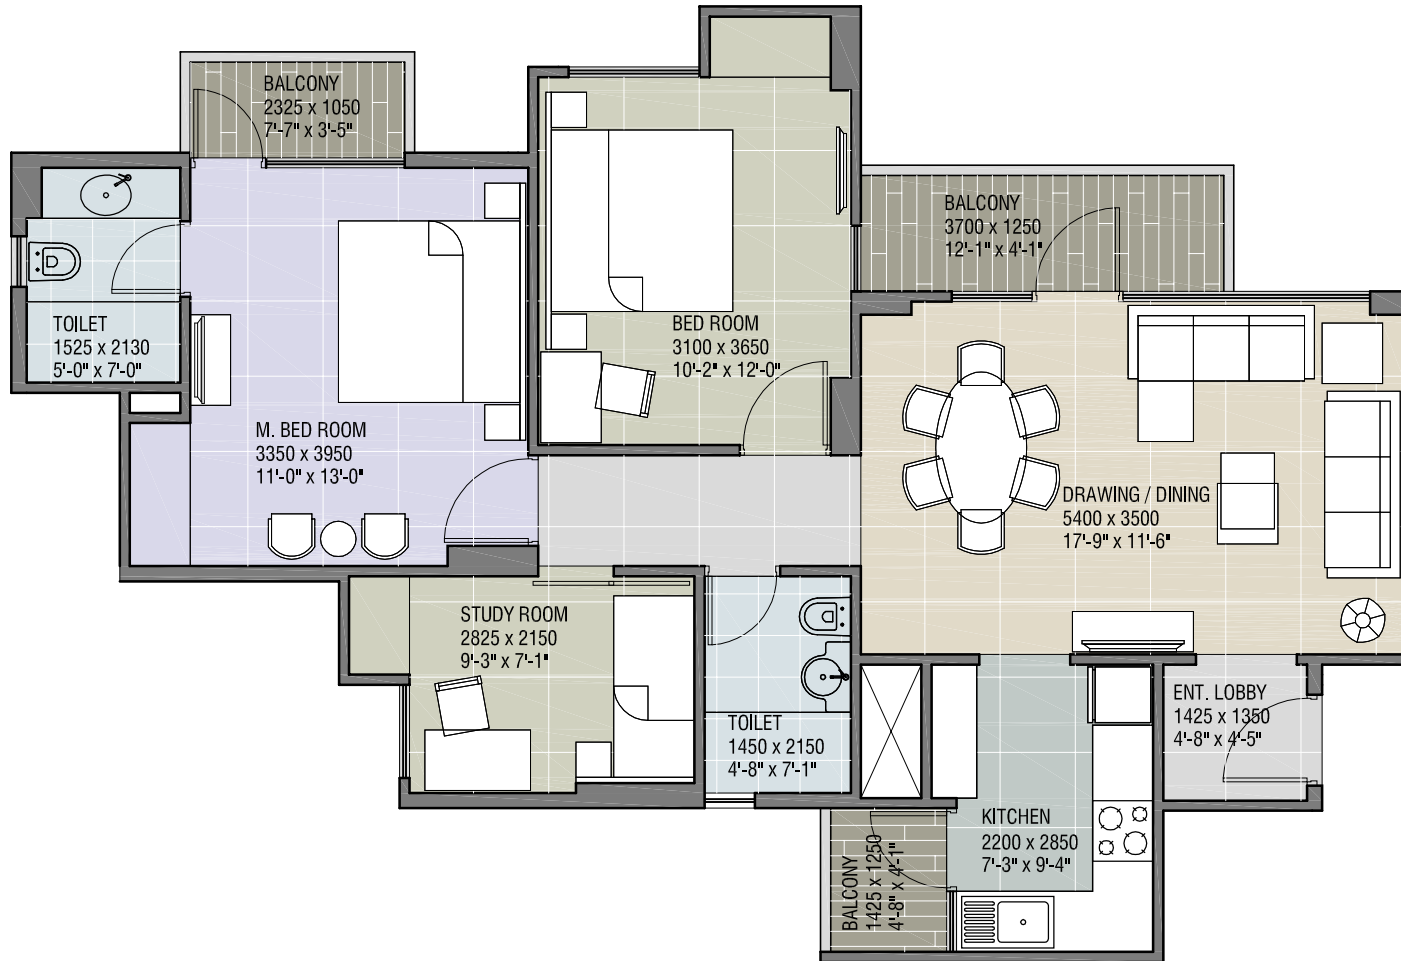

TYPE - 3

2 BEDROOM + 2 TOILET + STUDY

BUILT-UP AREA : 933 Sq.Ft. (86.73 Sq.M.)

SUPER AREA : 1166 Sq.Ft. (108.41 Sq.M.)