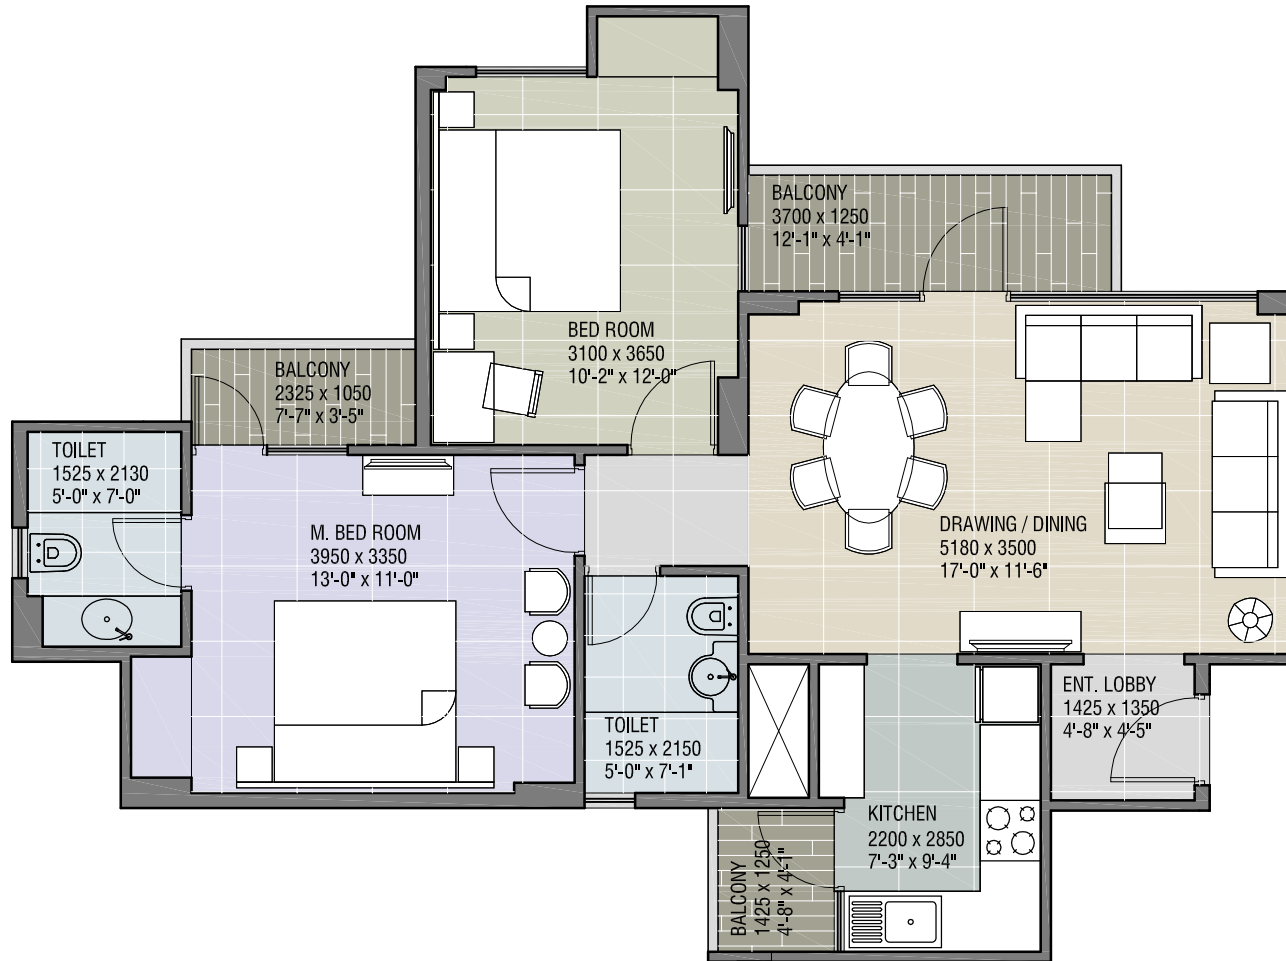

TYPE - 2

2 BEDROOM + 2 TOILET

BUILT-UP AREA : 828 Sq.Ft. (76.98 Sq.M.)

SUPER AREA : 1035 Sq.Ft. (96.23 Sq.M.)