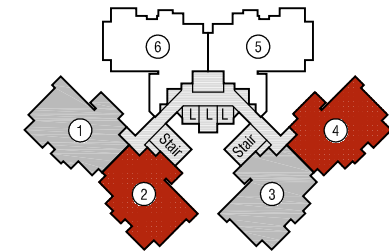

CLUSTER LAYOUT

Architects :

4TH DIMENSION

Promoters & Developers :

RG Residency Pvt. Ltd.

501, RG Trade Tower, Netaji Subhash Place, Pitam Pura, New Delhi