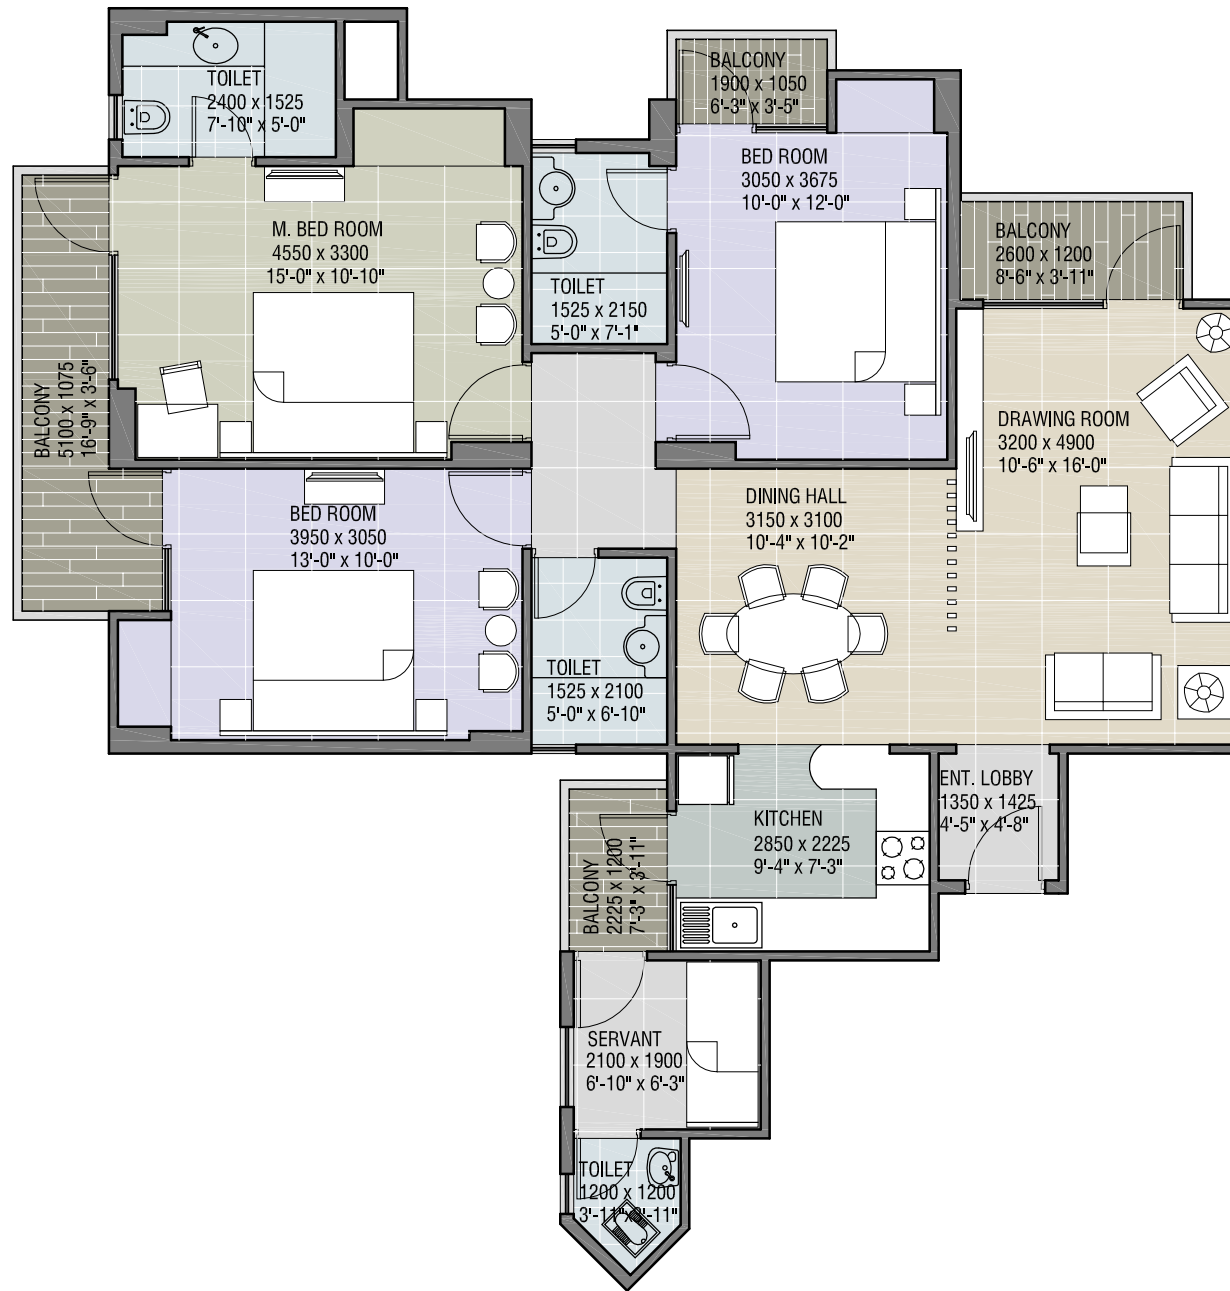

TYPE - 5

3 BEDROOM + 4 TOILET + SERVANT

BUILT-UP AREA : 1273 Sq.Ft. (118.31 Sq.M.)

SUPER AREA : 1591 Sq.Ft. (147.88 Sq.M.)

Architects :

4TH DIMENSION

Promoters & Developers :

RG Residency Pvt. Ltd.

501, RG Trade Tower, Netaji Subhash Place, Pitam Pura, New Delhi