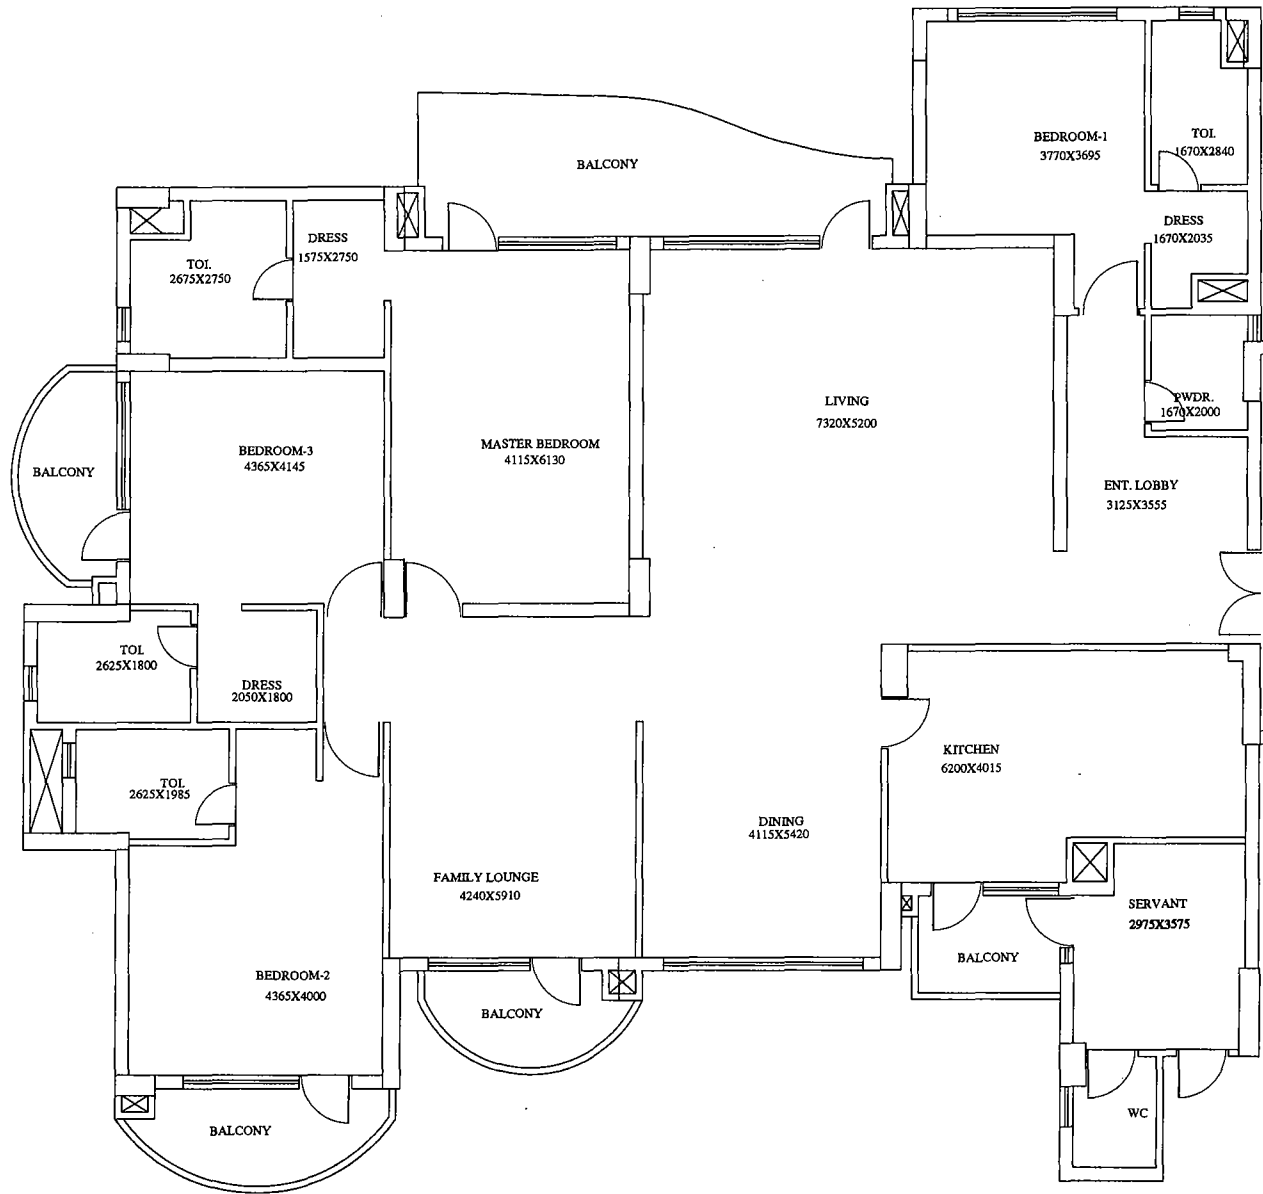

2

1

8
7
6

PROJECT TITLE:
the world spa
SECTOR - 30,41 AT GURGAON.

UNIT NO : 202
 5 BEDROOM with SQ.
 SALE AREA : 5193 SQFT.

DRAWING TITLE
TYPICAL FLOOR PLAN
TOWER A-1

UNIT NO : 102
 4 BEDROOM with SQ.
 SALE AREA : 4250 SQFT .

PROJECT TITLE:
the world spa
SECTOR - 30,41 AT GURGAON.

DRAWING TITLE
TYPICAL FLOOR PLAN
TOWER A-3

UNIT NO : 901
 4 BEDROOM with SQ.
 SALE AREA : 4293 SQFT .

PROJECT TITLE:
the world spa
SECTOR - 30,41 AT GURGAON.

DRAWING TITLE
TYPICAL FLOOR PLAN
TOWER A-5

UNIT NO : 202 & 302 .
 5 BEDROOM with SQ.

PROJECT TITLE:
the world spa
SECTOR - 30,41 AT GURGAON.

DRAWING TITLE
BRIDGING FLOOR PLAN
TOWER B-1

PROJECT TITLE:
the world spa
SECTOR - 30,41 AT GURGAON.

UNIT NO : 001 .
 5 BEDROOM with SQ.

DRAWING TITLE
GROUND FLOOR PLAN
TOWER B-4

PROJECT TITLE:
the world spa
SECTOR - 30,41 AT GURGAON.

UNIT NO : 001 .
 4 BEDROOM with SQ.

DRAWING TITLE
GROUND FLOOR PLAN
TOWER B-5