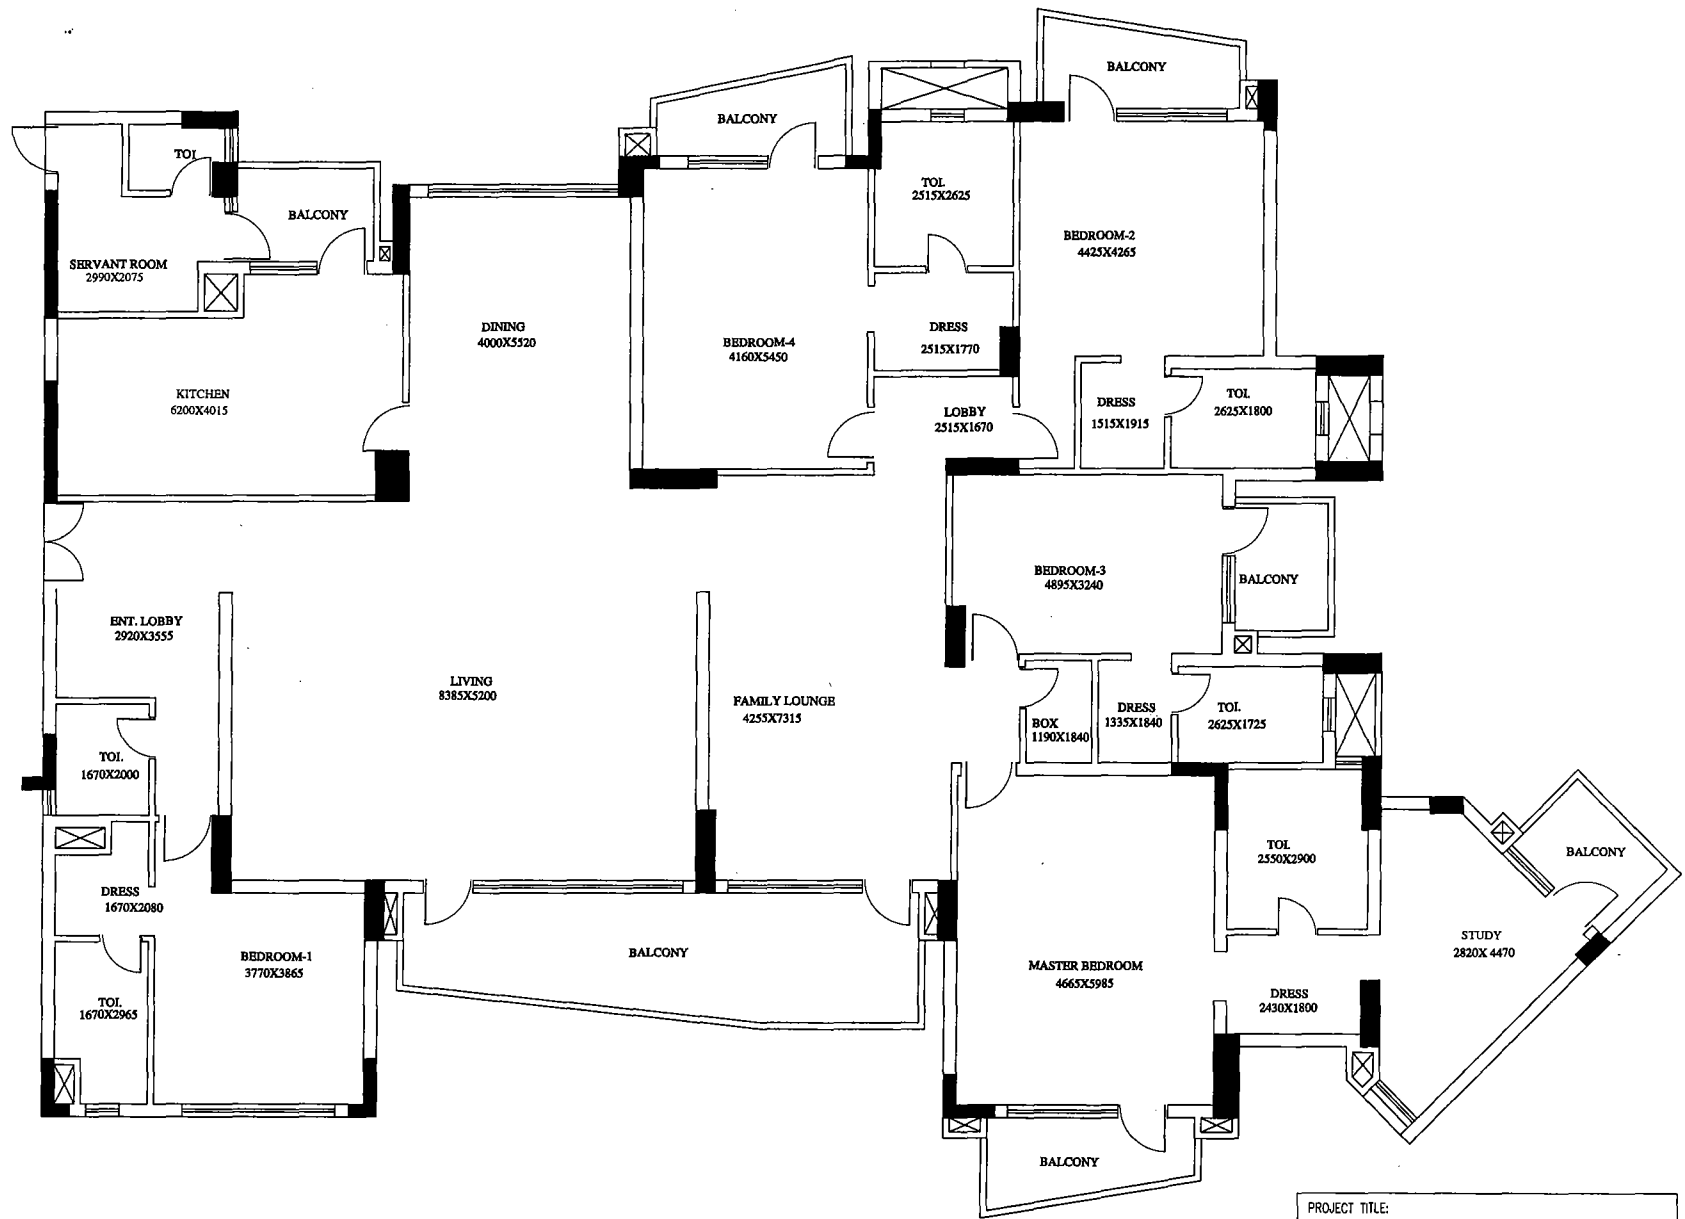

2

1

8
7
6

PROJECT TITLE:
the world spa
SECTOR - 30,41 AT GURGAON.

UNIT NO : 202
 5 BEDROOM with SQ.
 SALE AREA : 5193 SQFT.

DRAWING TITLE
TYPICAL FLOOR PLAN
TOWER A-1

UNIT NO : 102
 4 BEDROOM with SQ.
 SALE AREA : 4250 SQFT .

PROJECT TITLE:
the world spa
SECTOR - 30,41 AT GURGAON.

DRAWING TITLE
TYPICAL FLOOR PLAN
TOWER A-3

UNIT NO : 901
 4 BEDROOM with SQ.
 SALE AREA : 4293 SQFT .

PROJECT TITLE:
the world spa
SECTOR - 30,41 AT GURGAON.

DRAWING TITLE
TYPICAL FLOOR PLAN
TOWER A-5

UNIT NO : 202 & 302 .
 5 BEDROOM with SQ.

PROJECT TITLE:
the world spa
SECTOR - 30,41 AT GURGAON.

DRAWING TITLE
BRIDGING FLOOR PLAN
TOWER B-1

PROJECT TITLE:
the world spa
SECTOR - 30,41 AT GURGAON.