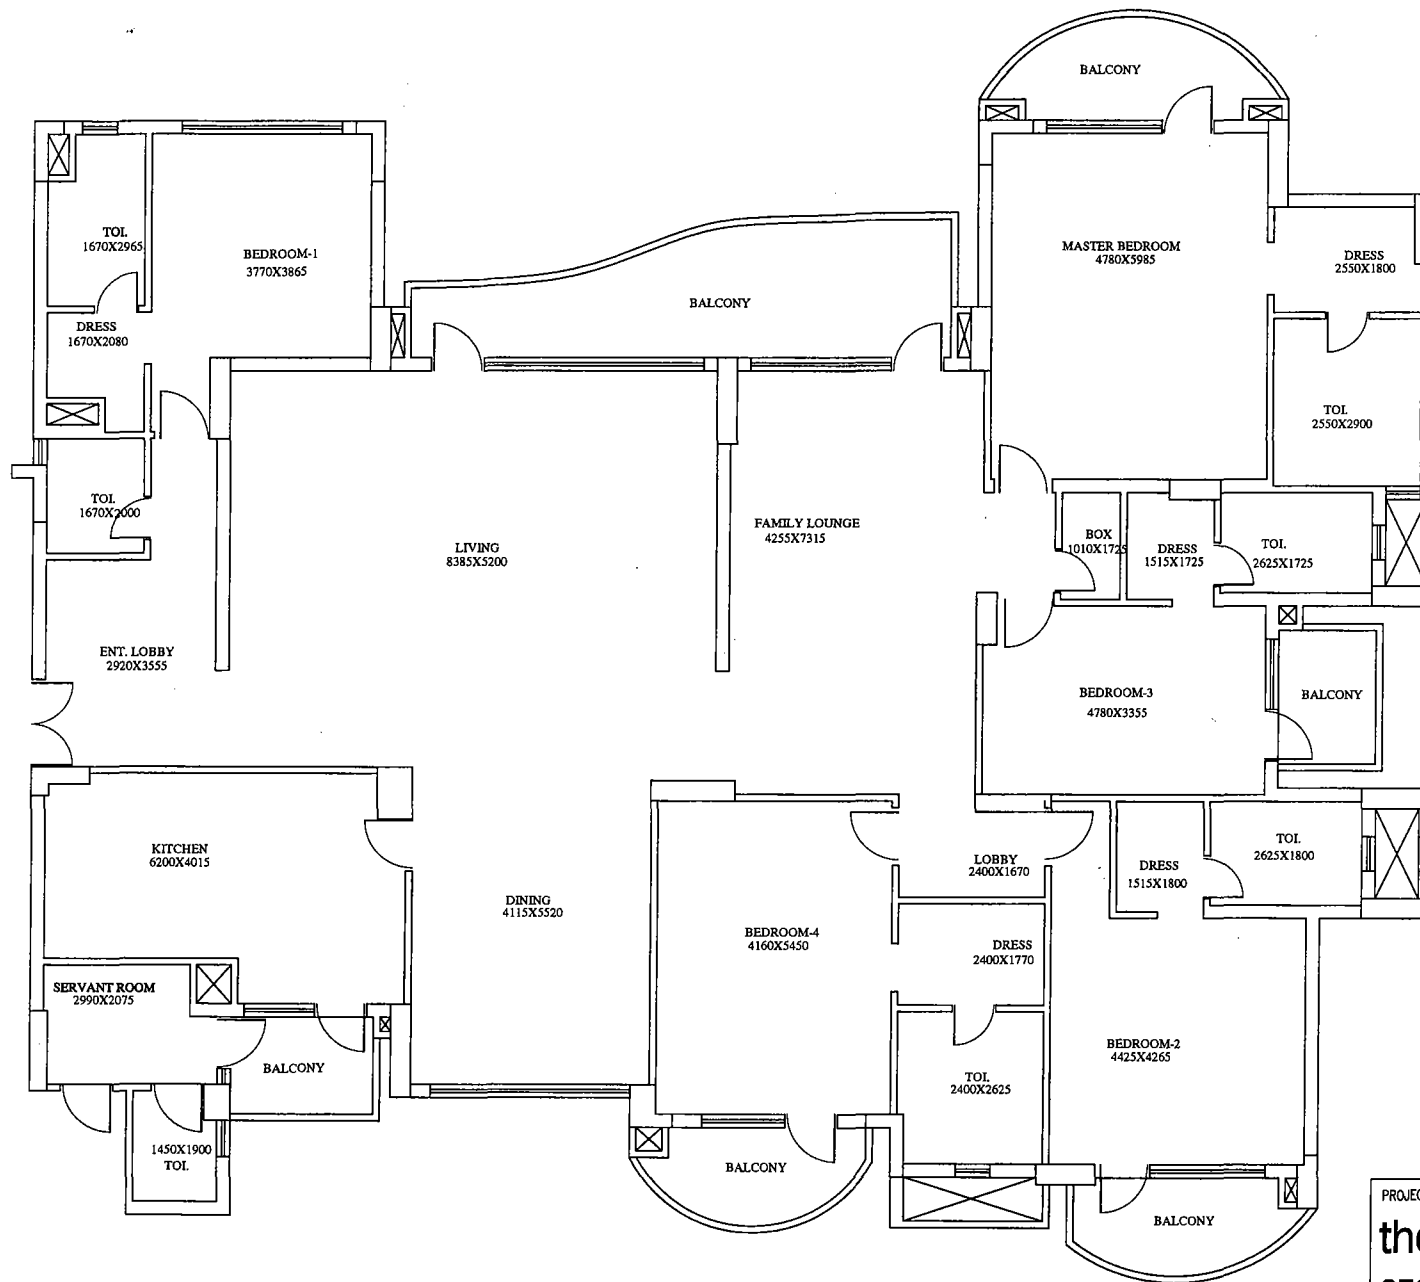

2

1

8
7
6

PROJECT TITLE:
the world spa
SECTOR - 30,41 AT GURGAON.

UNIT NO : 202
 5 BEDROOM with SQ.
 SALE AREA : 5193 SQFT.

DRAWING TITLE
TYPICAL FLOOR PLAN
TOWER A-1

UNIT NO : 102
 4 BEDROOM with SQ.
 SALE AREA : 4250 SQFT .

PROJECT TITLE:
the world spa
SECTOR - 30,41 AT GURGAON.

DRAWING TITLE
TYPICAL FLOOR PLAN
TOWER A-3

UNIT NO : 901
 4 BEDROOM with SQ.
 SALE AREA : 4293 SQFT .

PROJECT TITLE:
the world spa
SECTOR - 30,41 AT GURGAON.

DRAWING TITLE
TYPICAL FLOOR PLAN
TOWER A-5

UNIT NO : 202 & 302 .
 5 BEDROOM with SQ.

PROJECT TITLE:
the world spa
SECTOR - 30,41 AT GURGAON.

DRAWING TITLE
BRIDGING FLOOR PLAN
TOWER B-1

PROJECT TITLE:
the world spa
SECTOR - 30,41 AT GURGAON.

UNIT NO : 001 .
 5 BEDROOM with SQ.

DRAWING TITLE
GROUND FLOOR PLAN
TOWER B-4

PROJECT TITLE:
the world spa
SECTOR - 30,41 AT GURGAON.

UNIT NO : 001 .
 4 BEDROOM with SQ.

DRAWING TITLE
GROUND FLOOR PLAN
TOWER B-5