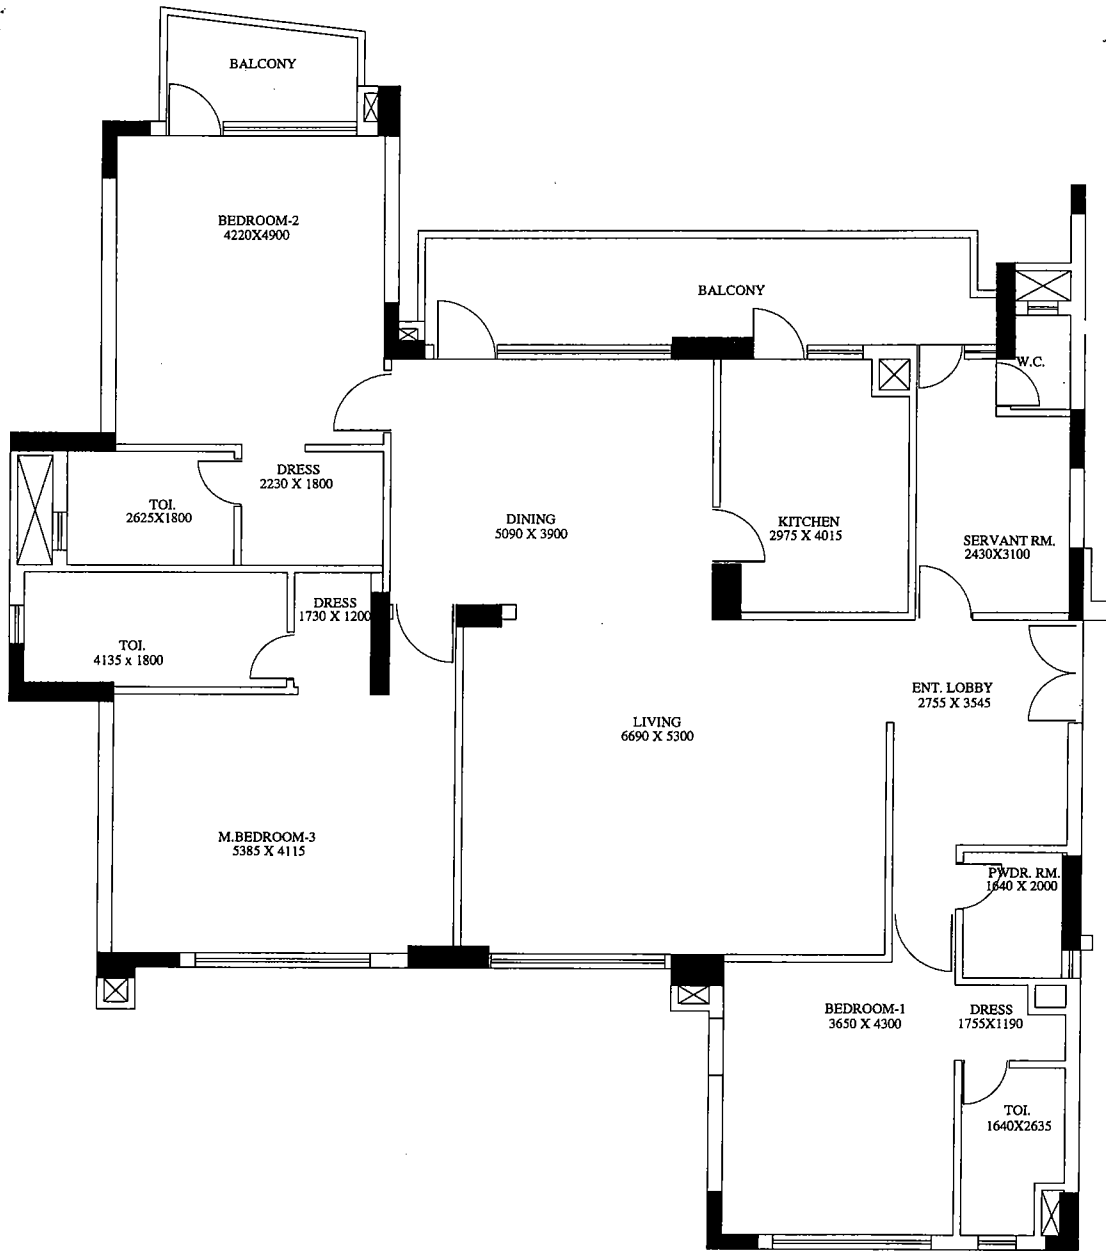

UNIT NO : 001 .
 5 BEDROOM with SQ.

DRAWING TITLE
GROUND FLOOR PLAN
TOWER B-4

PROJECT TITLE:
the world spa
SECTOR - 30,41 AT GURGAON.

UNIT NO : 001 .
 4 BEDROOM with SQ.

DRAWING TITLE
GROUND FLOOR PLAN
TOWER B-5

UNIT NO : 201,301,401,1001,1101 & 1201 .
 3 BEDROOM with SQ.

PROJECT TITLE:
the world spa
SECTOR - 30,41 AT GURGAON.

DRAWING TITLE
BRIDGING FLOOR PLAN
TOWER B-2

UNIT NO : 501 & 1401 .

3 BEDROOM with SQ. & TERRACE

PROJECT TITLE:
the world spa
SECTOR - 30,41 AT GURGAON.

DRAWING TITLE
BRIDGING TERRACE FLR PLAN
TOWER B-2

UNIT NO : 801,1501,1601 & 1701 .

3 BEDROOM with SQ.

PROJECT TITLE:
the world spa
SECTOR - 30,41 AT GURGAON.

DRAWING TITLE
TYPICAL FLOOR PLAN
TOWER B-2

UNIT NO : 1002,1102,1202,1402,1502,1602 & 1702 .

3 BEDROOM with SQ.

PROJECT TITLE:
the world spa
SECTOR - 30,41 AT GURGAON.

DRAWING TITLE
TYPICAL FLOOR PLAN
TOWER B-2