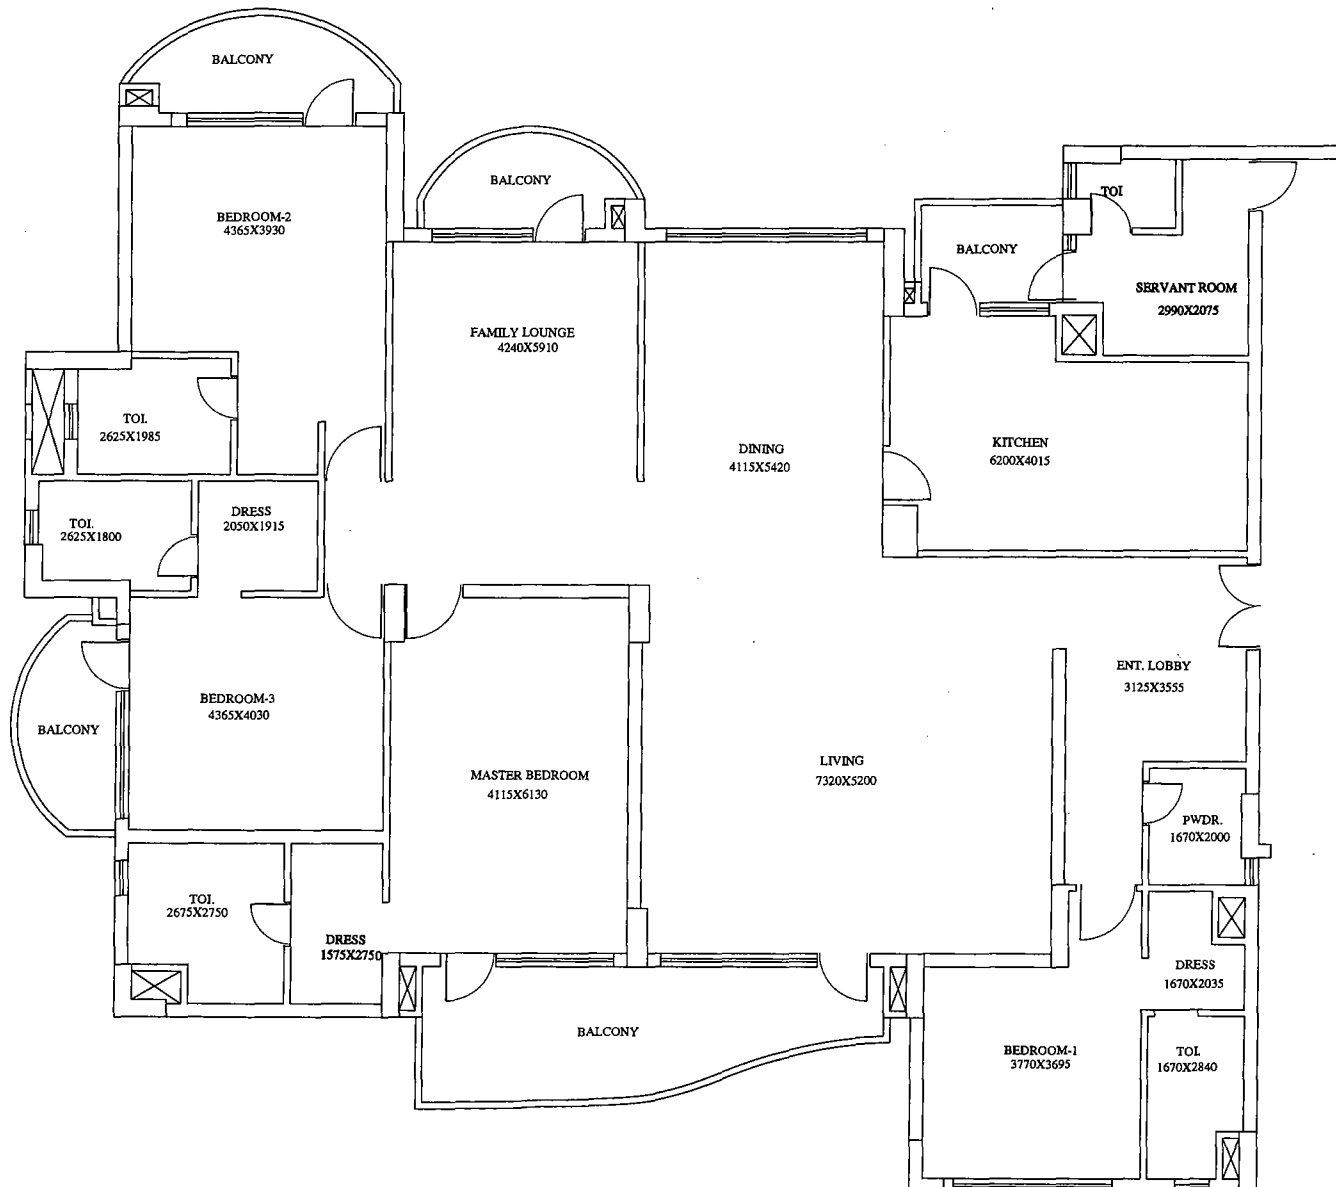

2

1

8
7
6

PROJECT TITLE:
the world spa
SECTOR - 30,41 AT GURGAON.

UNIT NO : 202
 5 BEDROOM with SQ.
 SALE AREA : 5193 SQFT.

DRAWING TITLE
TYPICAL FLOOR PLAN
TOWER A-1

UNIT NO : 102
 4 BEDROOM with SQ.
 SALE AREA : 4250 SQFT .

PROJECT TITLE:
the world spa
SECTOR - 30,41 AT GURGAON.

DRAWING TITLE
TYPICAL FLOOR PLAN
TOWER A-3

UNIT NO : 901
 4 BEDROOM with SQ.
 SALE AREA : 4293 SQFT .

PROJECT TITLE:
the world spa
SECTOR - 30,41 AT GURGAON.

DRAWING TITLE
TYPICAL FLOOR PLAN
TOWER A-5

UNIT NO : 202 & 302 .
 5 BEDROOM with SQ.

PROJECT TITLE:
the world spa
SECTOR - 30,41 AT GURGAON.

DRAWING TITLE
BRIDGING FLOOR PLAN
TOWER B-1

PROJECT TITLE:
the world spa
SECTOR - 30,41 AT GURGAON.

UNIT NO : 001 .
 5 BEDROOM with SQ.

DRAWING TITLE
GROUND FLOOR PLAN
TOWER B-4

PROJECT TITLE:
the world spa
SECTOR - 30,41 AT GURGAON.

UNIT NO : 001 .
 4 BEDROOM with SQ.

DRAWING TITLE
GROUND FLOOR PLAN
TOWER B-5