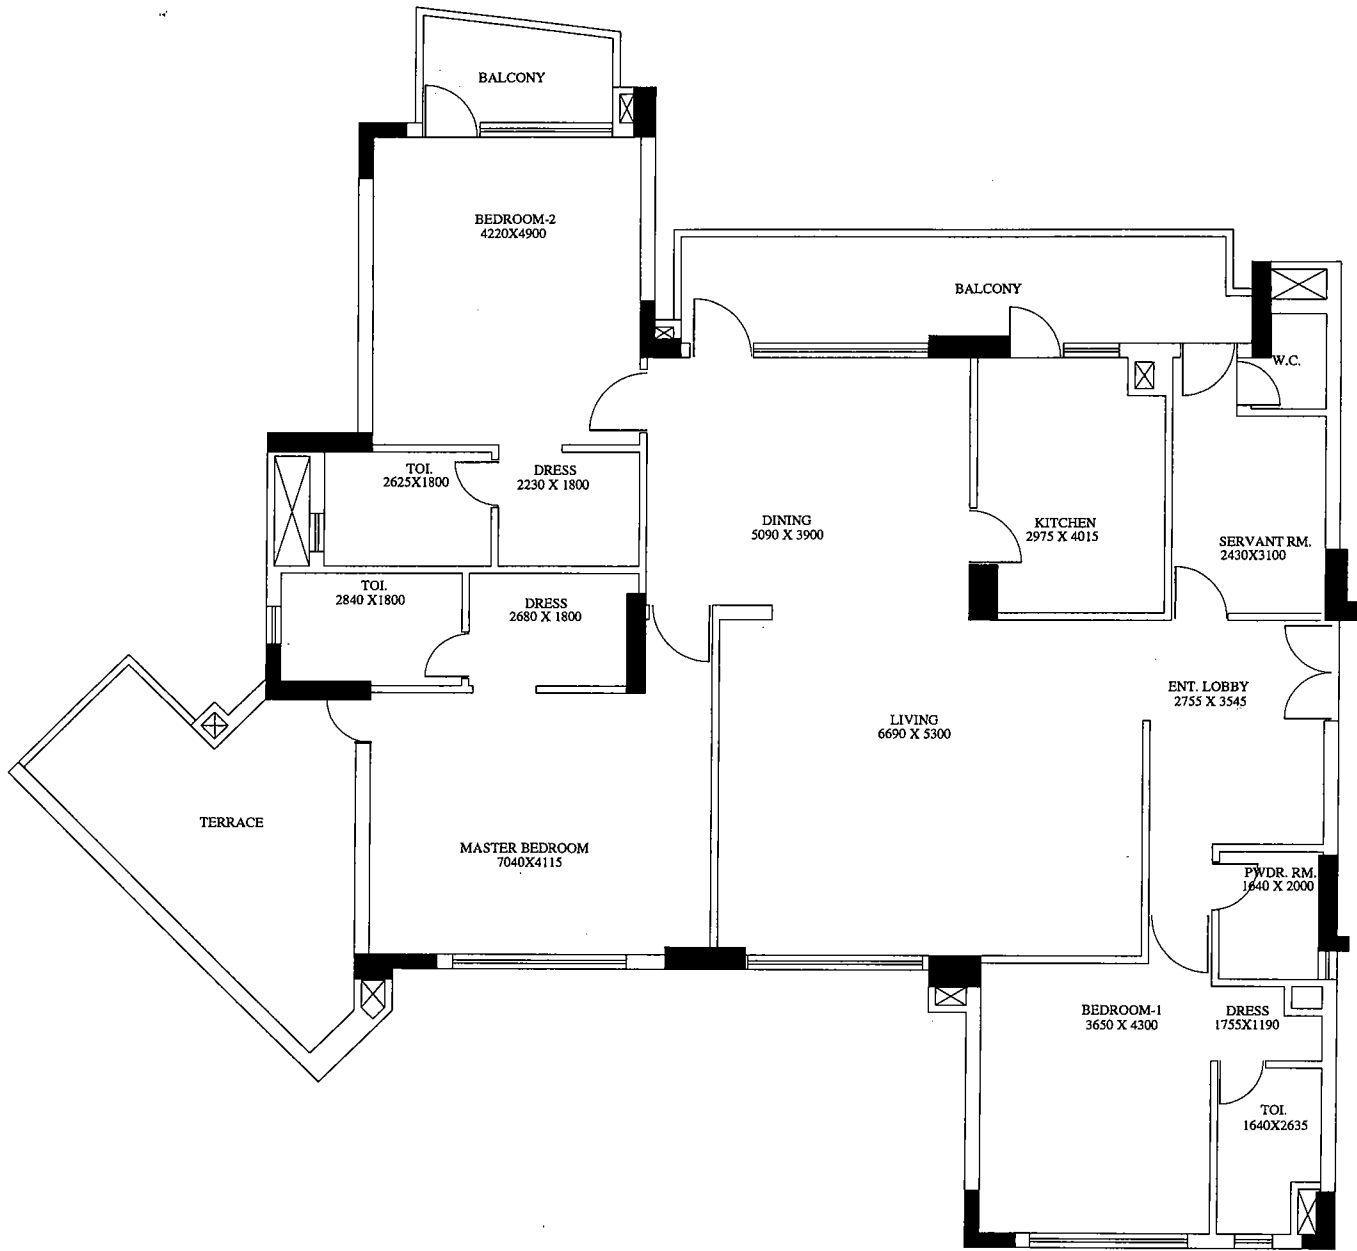

DRAWING TITLE
TYPICAL FLOOR PLAN
TOWER A-5

UNIT NO : 202 & 302 .
 5 BEDROOM with SQ.

PROJECT TITLE:
the world spa
SECTOR - 30,41 AT GURGAON.

DRAWING TITLE
BRIDGING FLOOR PLAN
TOWER B-1

PROJECT TITLE:
the world spa
SECTOR - 30,41 AT GURGAON.

UNIT NO : 001 .
 5 BEDROOM with SQ.

DRAWING TITLE
GROUND FLOOR PLAN
TOWER B-4

PROJECT TITLE:
the world spa
SECTOR - 30,41 AT GURGAON.

UNIT NO : 001 .
 4 BEDROOM with SQ.

DRAWING TITLE
GROUND FLOOR PLAN
TOWER B-5

UNIT NO : 201,301,401,1001,1101 & 1201 .
 3 BEDROOM with SQ.

PROJECT TITLE:
the world spa
SECTOR - 30,41 AT GURGAON.

DRAWING TITLE
BRIDGING FLOOR PLAN
TOWER B-2

UNIT NO : 501 & 1401 .

3 BEDROOM with SQ. & TERRACE

DRAWING TITLE
TYPICAL FLOOR PLAN
TOWER B-2

UNIT NO : 1002,1102,1202,1402,1502,1602 & 1702 .

3 BEDROOM with SQ.

PROJECT TITLE:
the world spa
SECTOR - 30,41 AT GURGAON.

DRAWING TITLE
TYPICAL FLOOR PLAN
TOWER B-2