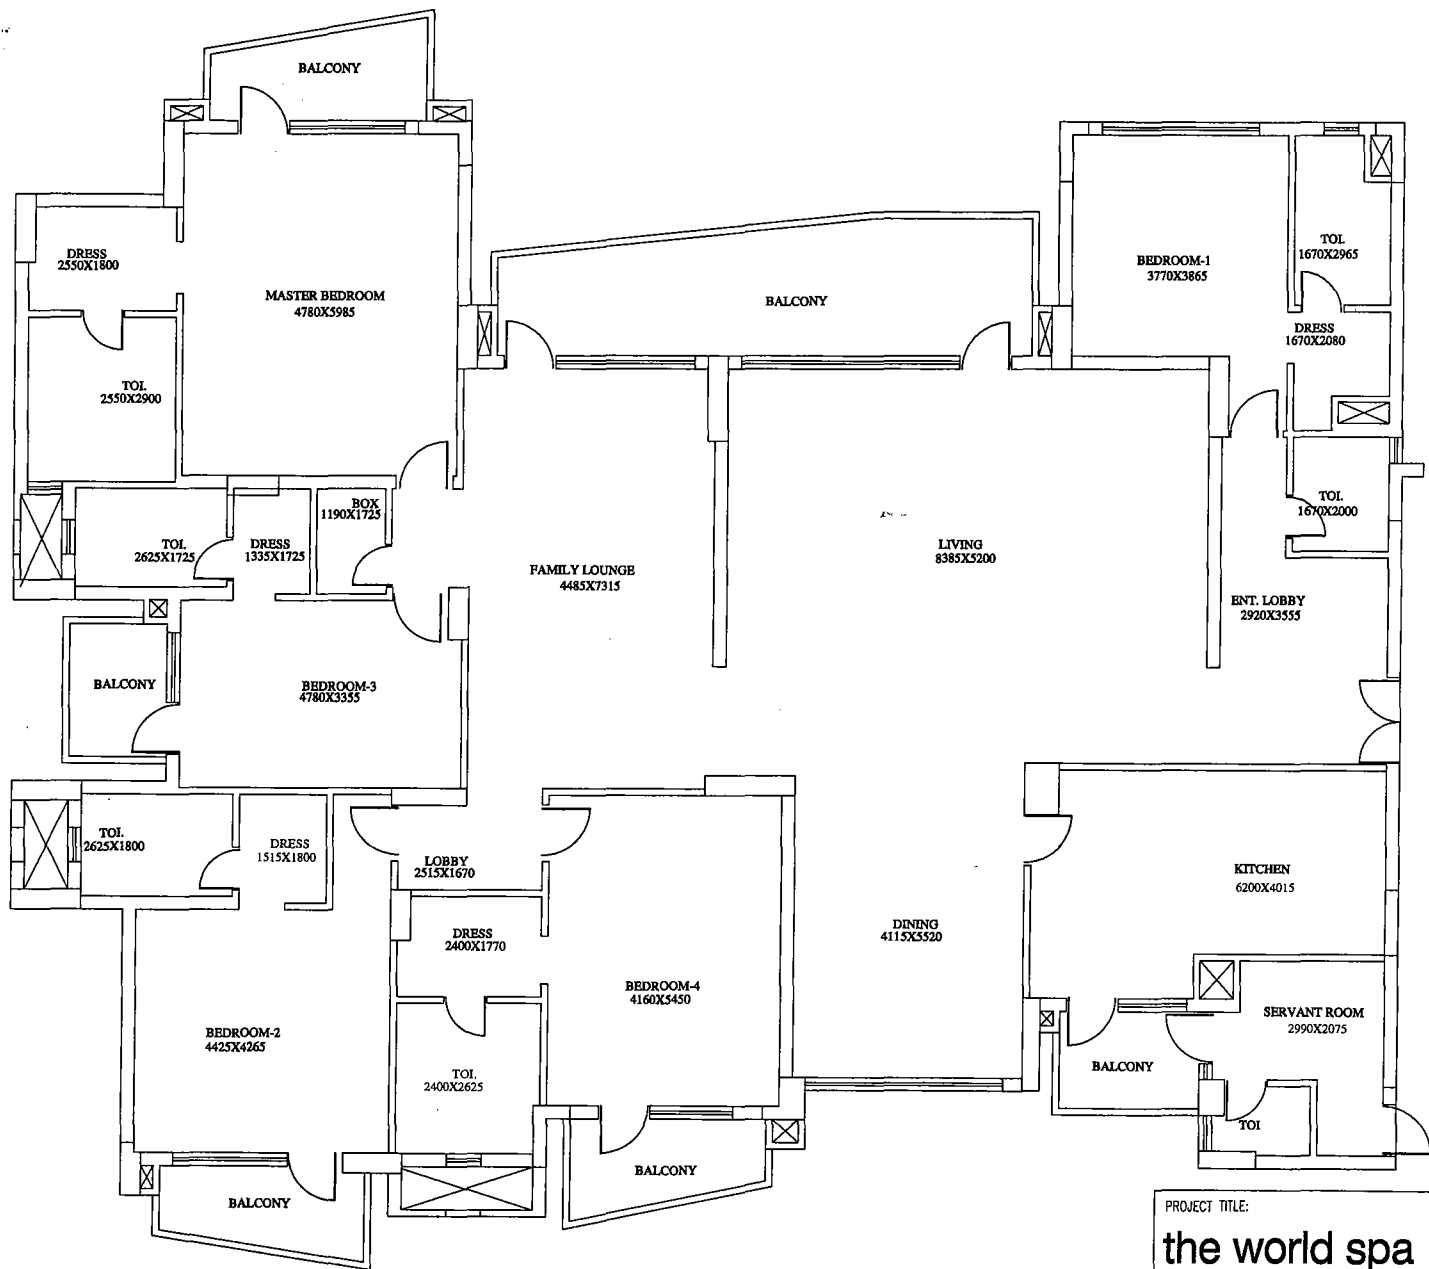

PROJECT TITLE:
the world spa
SECTOR - 30,41 AT GURGAON.

DRAWING TITLE
TYPICAL FLOOR PLAN
TOWER A-3

UNIT NO : 901
 4 BEDROOM with SQ.
 SALE AREA : 4293 SQFT .

PROJECT TITLE:
the world spa
SECTOR - 30,41 AT GURGAON.

DRAWING TITLE
TYPICAL FLOOR PLAN
TOWER A-5

UNIT NO : 202 & 302 .
 5 BEDROOM with SQ.

PROJECT TITLE:
the world spa
SECTOR - 30,41 AT GURGAON.

DRAWING TITLE
BRIDGING FLOOR PLAN
TOWER B-1

PROJECT TITLE:
the world spa
SECTOR - 30,41 AT GURGAON.

UNIT NO : 001 .
 5 BEDROOM with SQ.

DRAWING TITLE
GROUND FLOOR PLAN
TOWER B-4

PROJECT TITLE:
the world spa
SECTOR - 30,41 AT GURGAON.

UNIT NO : 001 .
 4 BEDROOM with SQ.

DRAWING TITLE
GROUND FLOOR PLAN
TOWER B-5