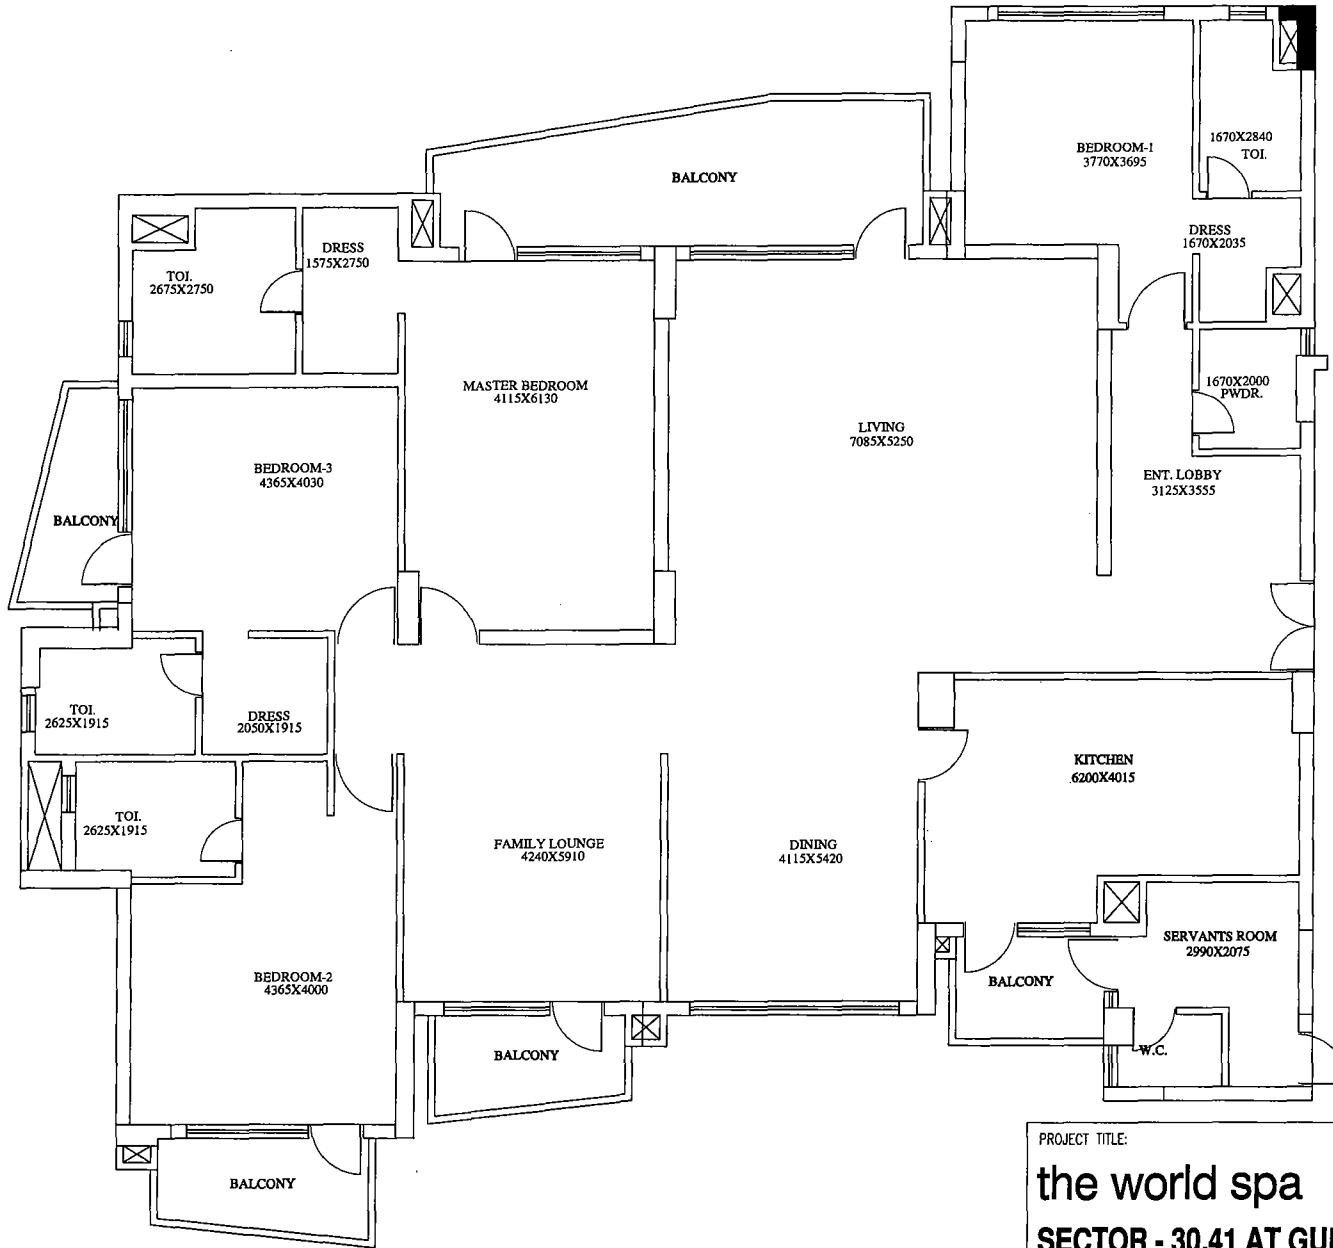

PROJECT TITLE:
the world spa
SECTOR - 30,41 AT GURGAON.

DRAWING TITLE
TYPICAL FLOOR PLAN
TOWER A-3

UNIT NO : 901
 4 BEDROOM with SQ.
 SALE AREA : 4293 SQFT .

PROJECT TITLE:
the world spa
SECTOR - 30,41 AT GURGAON.

DRAWING TITLE
TYPICAL FLOOR PLAN
TOWER A-5

UNIT NO : 202 & 302 .
 5 BEDROOM with SQ.

PROJECT TITLE:
the world spa
SECTOR - 30,41 AT GURGAON.

DRAWING TITLE
BRIDGING FLOOR PLAN
TOWER B-1

PROJECT TITLE:
the world spa
SECTOR - 30,41 AT GURGAON.

UNIT NO : 001 .
 5 BEDROOM with SQ.

DRAWING TITLE
GROUND FLOOR PLAN
TOWER B-4

PROJECT TITLE:
the world spa
SECTOR - 30,41 AT GURGAON.

UNIT NO : 001 .
 4 BEDROOM with SQ.

DRAWING TITLE
GROUND FLOOR PLAN
TOWER B-5