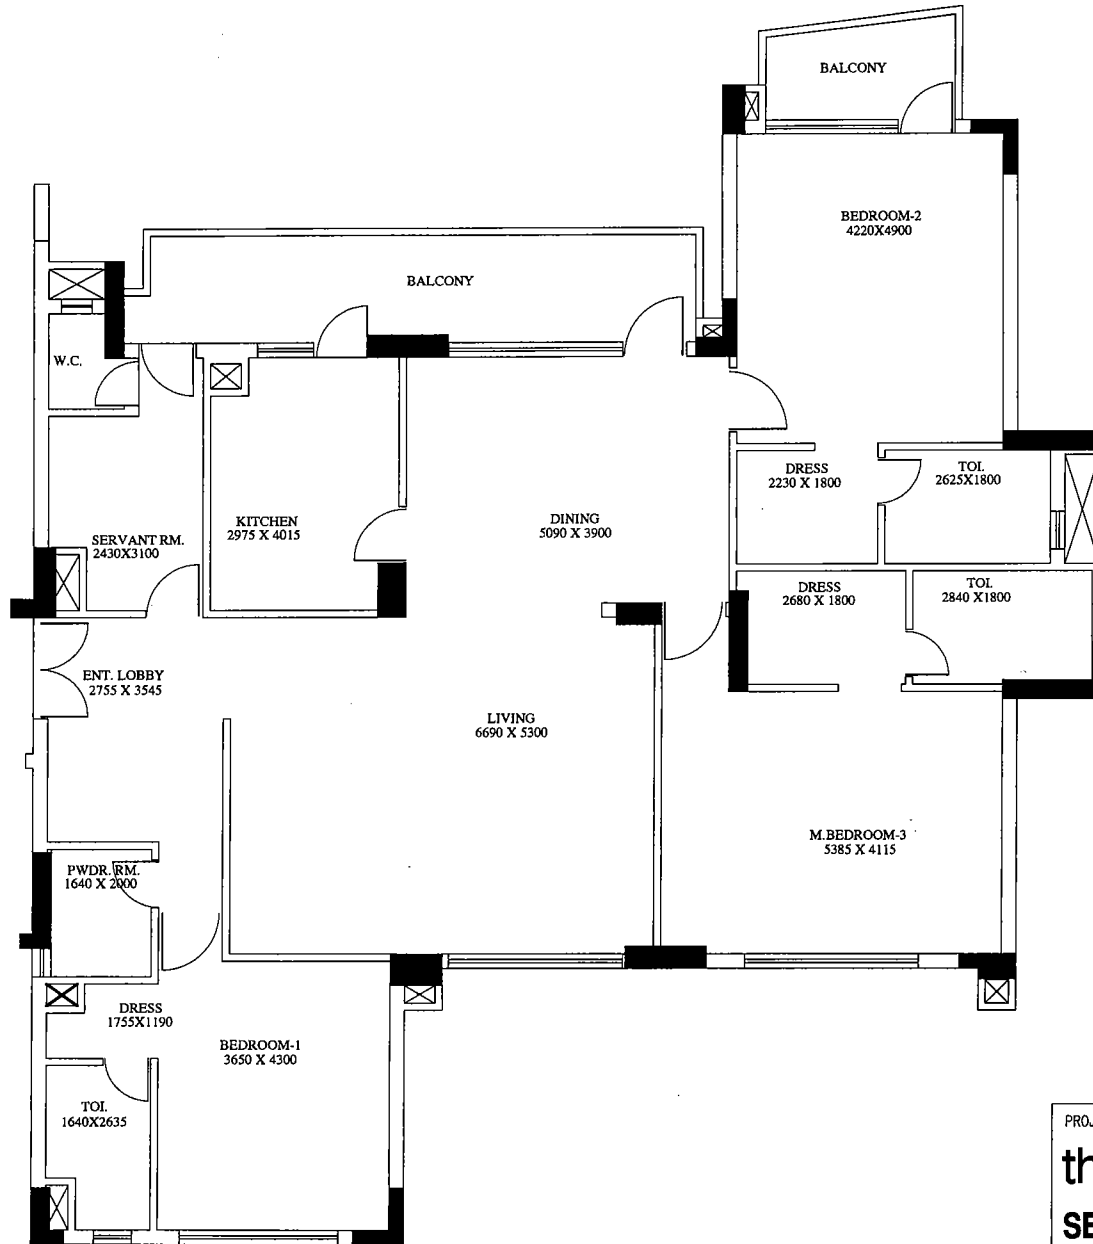

UNIT NO : 201,301,401,1001,1101 & 1201 .
 3 BEDROOM with SQ.

PROJECT TITLE:
the world spa
SECTOR - 30,41 AT GURGAON.

DRAWING TITLE
BRIDGING FLOOR PLAN
TOWER B-2

UNIT NO : 501 & 1401 .

3 BEDROOM with SQ. & TERRACE

PROJECT TITLE:
the world spa
SECTOR - 30,41 AT GURGAON.

DRAWING TITLE
BRIDGING TERRACE FLR PLAN
TOWER B-2

UNIT NO : 801,1501,1601 & 1701 .

3 BEDROOM with SQ.

PROJECT TITLE:
the world spa
SECTOR - 30,41 AT GURGAON.

DRAWING TITLE
TYPICAL FLOOR PLAN
TOWER B-2

UNIT NO : 1002,1102,1202,1402,1502,1602 & 1702 .

3 BEDROOM with SQ.

PROJECT TITLE:
the world spa
SECTOR - 30,41 AT GURGAON.

DRAWING TITLE
TYPICAL FLOOR PLAN
TOWER B-2